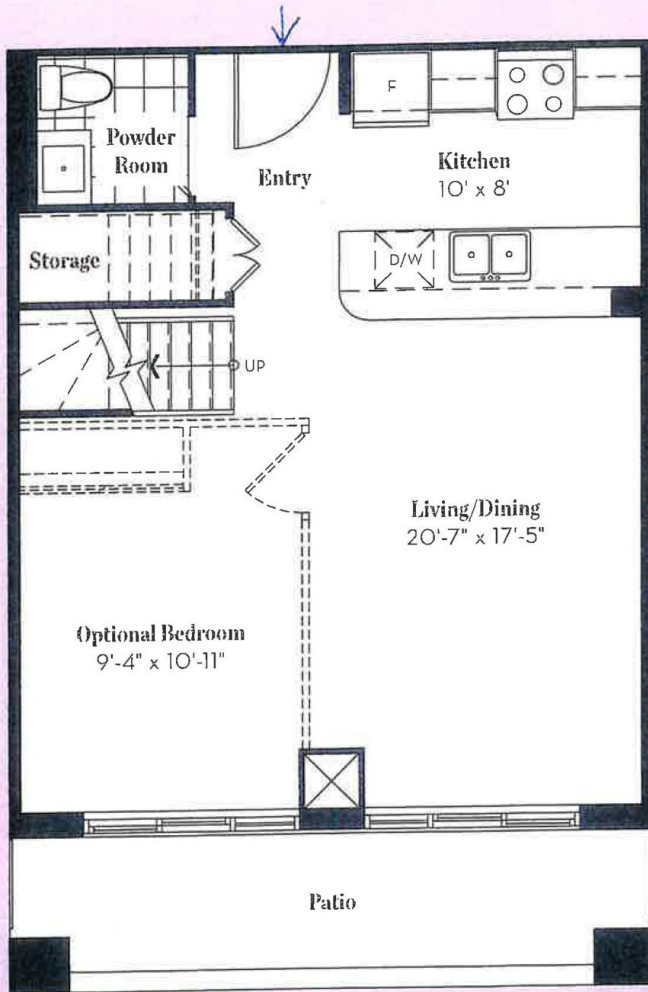

cloud

Townhouse  
Collection

N BRICKSTONE MEWS

Ground Floor

**THE Stratus** TWO BEDROOM - DEN

1,484 TOTAL SQ FT 266 PATIO SQ FT 115 BALCONY SQ FT

ALL DIMENSIONS, AREAS AND DRAWINGS ARE APPROXIMATE. SIZES AND SPECIFICATIONS ARE SUBJECT TO CHANGE WITHOUT NOTICE.  
ALL ACTUAL USABLE FLOOR SPACE MAY VARY FROM THE STATED FLOOR AREA. BALCONIES SHOWN MAY CONTAIN TERRACE FLOOR TILES  
AND STEP UP TO BALCONY DOOR. SUITE PURCHASED MAY BE MIRROR IMAGE OF FLOOR PLAN LAYOUT SHOWN. E&O.E. REVISED: 29 FEBRUARY 2016

cloud

9111E

Townhouse  
Collection

THE **Stratus** TWO BEDROOM + DEN

894 TOTAL SQ FT 1,238 SQ FT 1,238 SQ FT 1,238 SQ FT 1,238 SQ FT