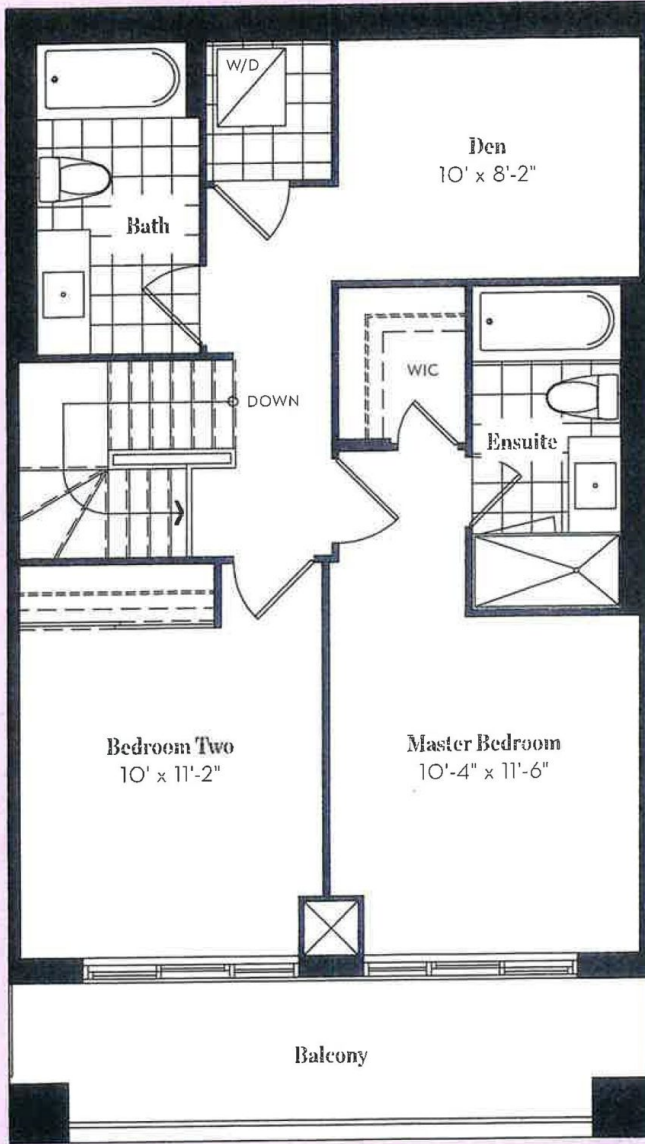

cloud

Townhouse  
Collection

N BRICKSTONE MEWS

Ground Floor

**THE Stratus** TWO BEDROOM - DEN

1,484 TOTAL SQ FT 266 PATIO SQ FT 115 BALCONY SQ FT

ALL DIMENSIONS, AREAS AND DRAWINGS ARE APPROXIMATE. SIZES AND SPECIFICATIONS ARE SUBJECT TO CHANGE WITHOUT NOTICE.  
ALL ACTUAL USABLE FLOOR SPACE MAY VARY FROM THE STATED FLOOR AREA. BALCONIES SHOWN MAY CONTAIN TERRACE FLOOR TILES  
AND STEP UP TO BALCONY DOOR. SUITE PURCHASED MAY BE MIRROR IMAGE OF FLOOR PLAN LAYOUT SHOWN. E&O.E. REVISED: 29 FEBRUARY 2016

cloud

9111E

Townhouse  
Collection

THE **Stratus** TWO BEDROOM + DEN

894 TOTAL SQ FT 1,238 SQ FT 1,238 SQ FT 1,238 SQ FT 1,238 SQ FT